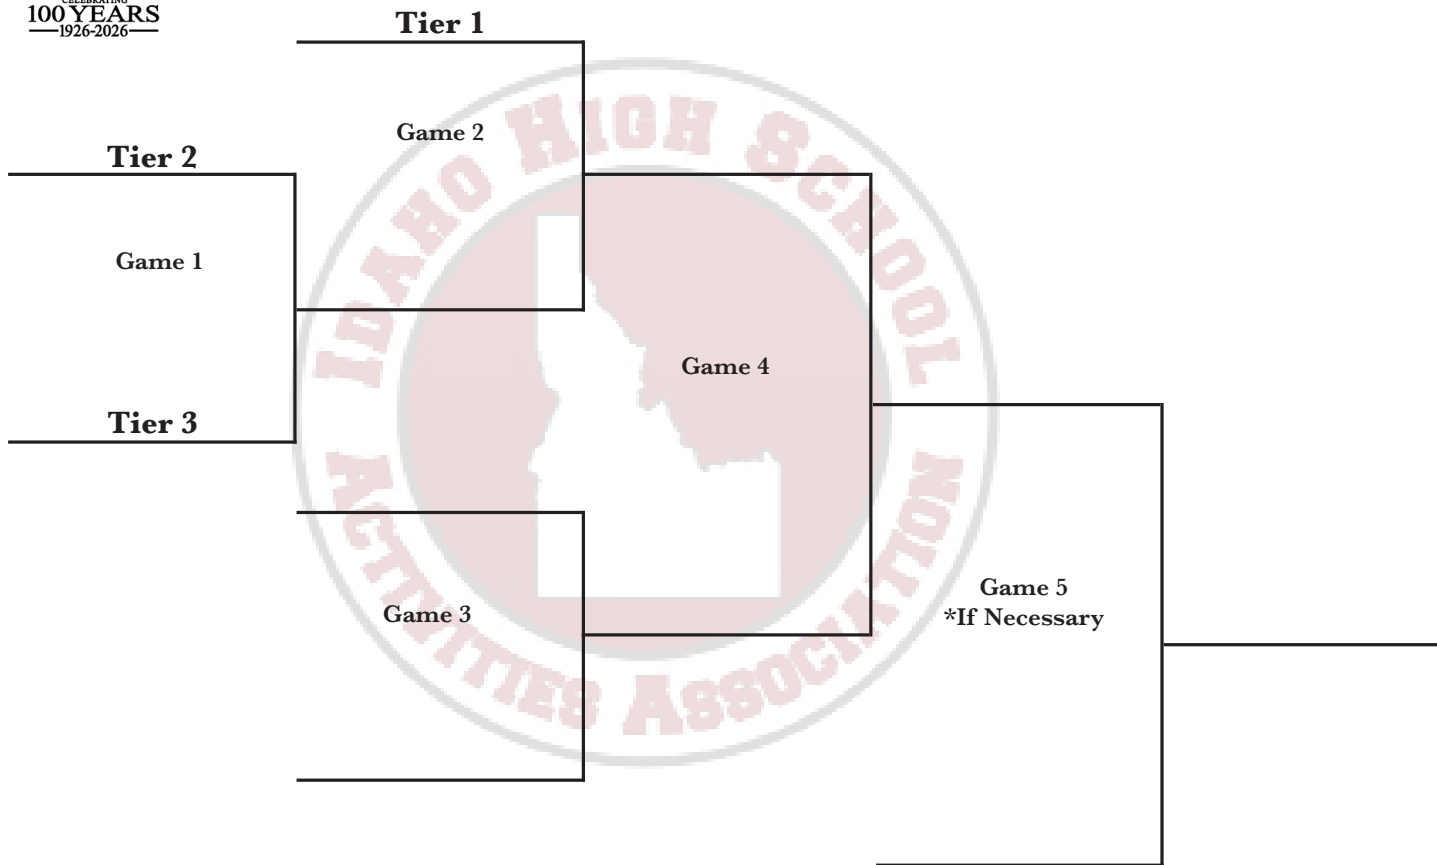

unbottled.

6A State Regional
West #2 Qualifier
Site: TBD
Dates: TBD

GAME SCHEDULE
TBD
ALL TIMES MOUNTAIN

3 Team Play-In Format

Double Elimination Qualifier - Winner of Play-In Advances to State Championships

8 teams based on representation (Rule 2) - 4 At-Large teams (highest ranked non-qualifiers)

District Champions Host State Regional

North = District 1/2 West = District 3 (2 Host) East = District 4/5/6

3 Tier System (MaxPreps) for Play-In Seeding - Tier 1 (1-4 seeds) Tier 2 (5-8 seeds) Tier 3 (9-12 seeds)